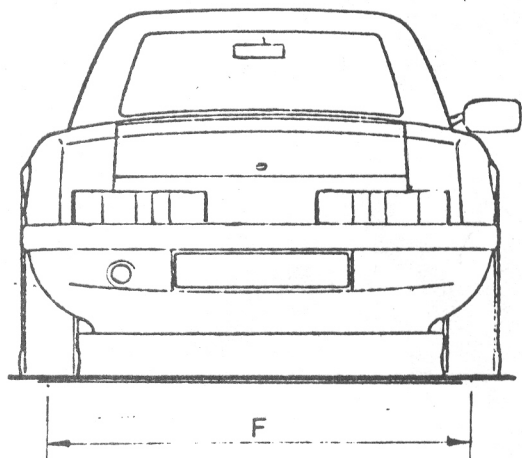

STEVENS CARS LIMITED

3 THE BUTTS, WARWICK CV34 4SS.

Telephone: Warwick (0926) 496330

Telex: 311758

Model :-

Cipher

DIMENSIONS...

A overall height	1130 mm (44½")
B overall length	3758 mm (148")
C wheelbase	2108 mm (83")
D overall body width	1448 mm (57")
F tracking, front & rear	1245 mm (49")
G ground clearance	127 mm (5")
H roof to seat cushion	965 mm (38")
J steering wheel to seat	229 mm (9")
K seat to clutch, max.	1118 mm (44")
min.	965 mm (38")
L behind seat space, max.	533 mm (21")

Miscellaneous..

Boot loading height	610 mm (24")
Boot aperture width	915 mm (36")

Height of Centre of Gravity (Cg), approx. 15" above ground level.