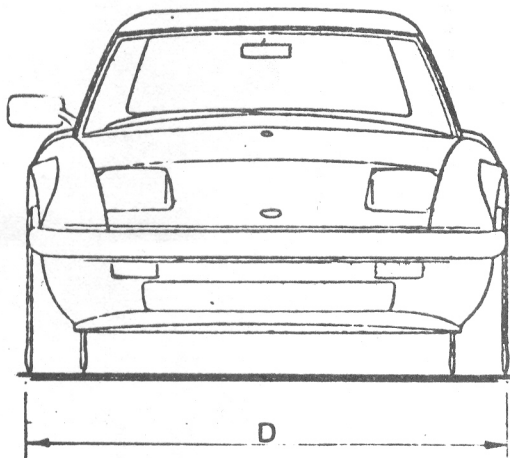

STEVENS CARS LIMITED

3 THE BUTTS, WARWICK CV34 4SS.

Telephone: Warwick (0926) 496330

Telex: 311758

Model :-

Cipher

DIMENSIONS...

A overall height	1130 mm (44½")
B overall length	3758 mm (148")
C wheelbase	2108 mm (83")
D overall body width	1448 mm (57")
F tracking, front & rear	1245 mm (49")
G ground clearance	127 mm (5")
H roof to seat cushion	965 mm (38")
J steering wheel to seat	229 mm (9")
K seat to clutch, max.	1118 mm (44")
min.	965 mm (38")
L behind seat space, max.	533 mm (21")

Miscellaneous..

Boot loading height	610 mm (24")
Boot aperture width	915 mm (36")

Height of Centre of Gravity (Cg), approx. 15" above ground level.