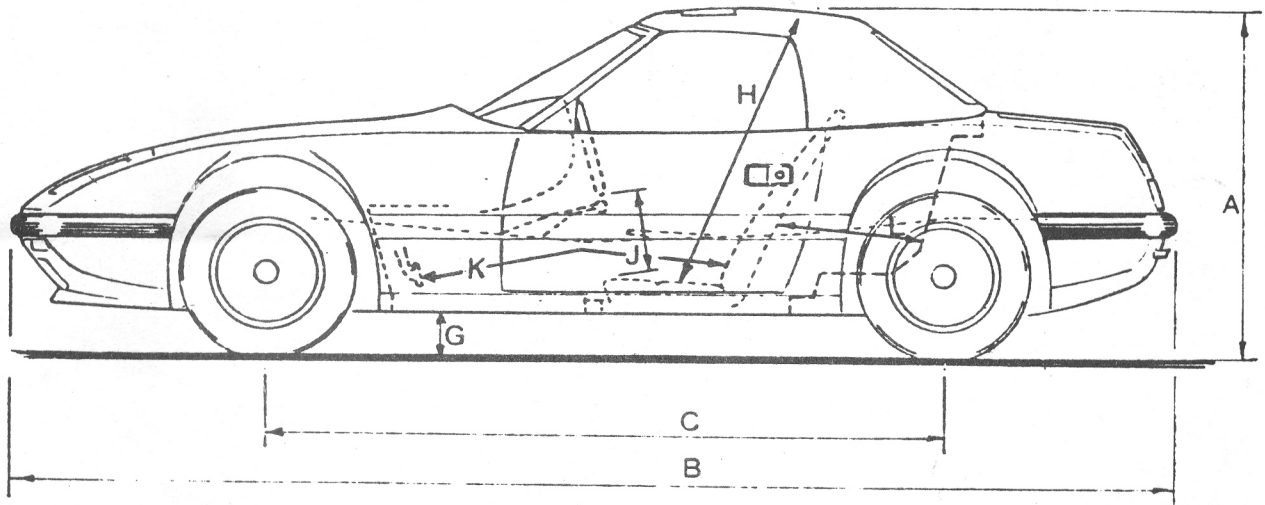

STEVENS CARS LIMITED

3 THE BUTTS, WARWICK CV34 4SS.

Telephone: Warwick (0926) 496330

Telex: 311758

Model :-

Cipher

DIMENSIONS...

A overall height	1130 mm (44½")
B overall length	3758 mm (148")
C wheelbase	2108 mm (83")
D overall body width	1448 mm (57")
F tracking, front & rear	1245 mm (49")
G ground clearance	127 mm (5")
H roof to seat cushion	965 mm (38")
J steering wheel to seat	229 mm (9")
K seat to clutch, max.	1118 mm (44")
min.	965 mm (38")
L behind seat space, max.	533 mm (21")

Miscellaneous..

Boot loading height	610 mm (24")
Boot aperture width	915 mm (36")

Height of Centre of Gravity (Cg), approx. 15" above ground level.